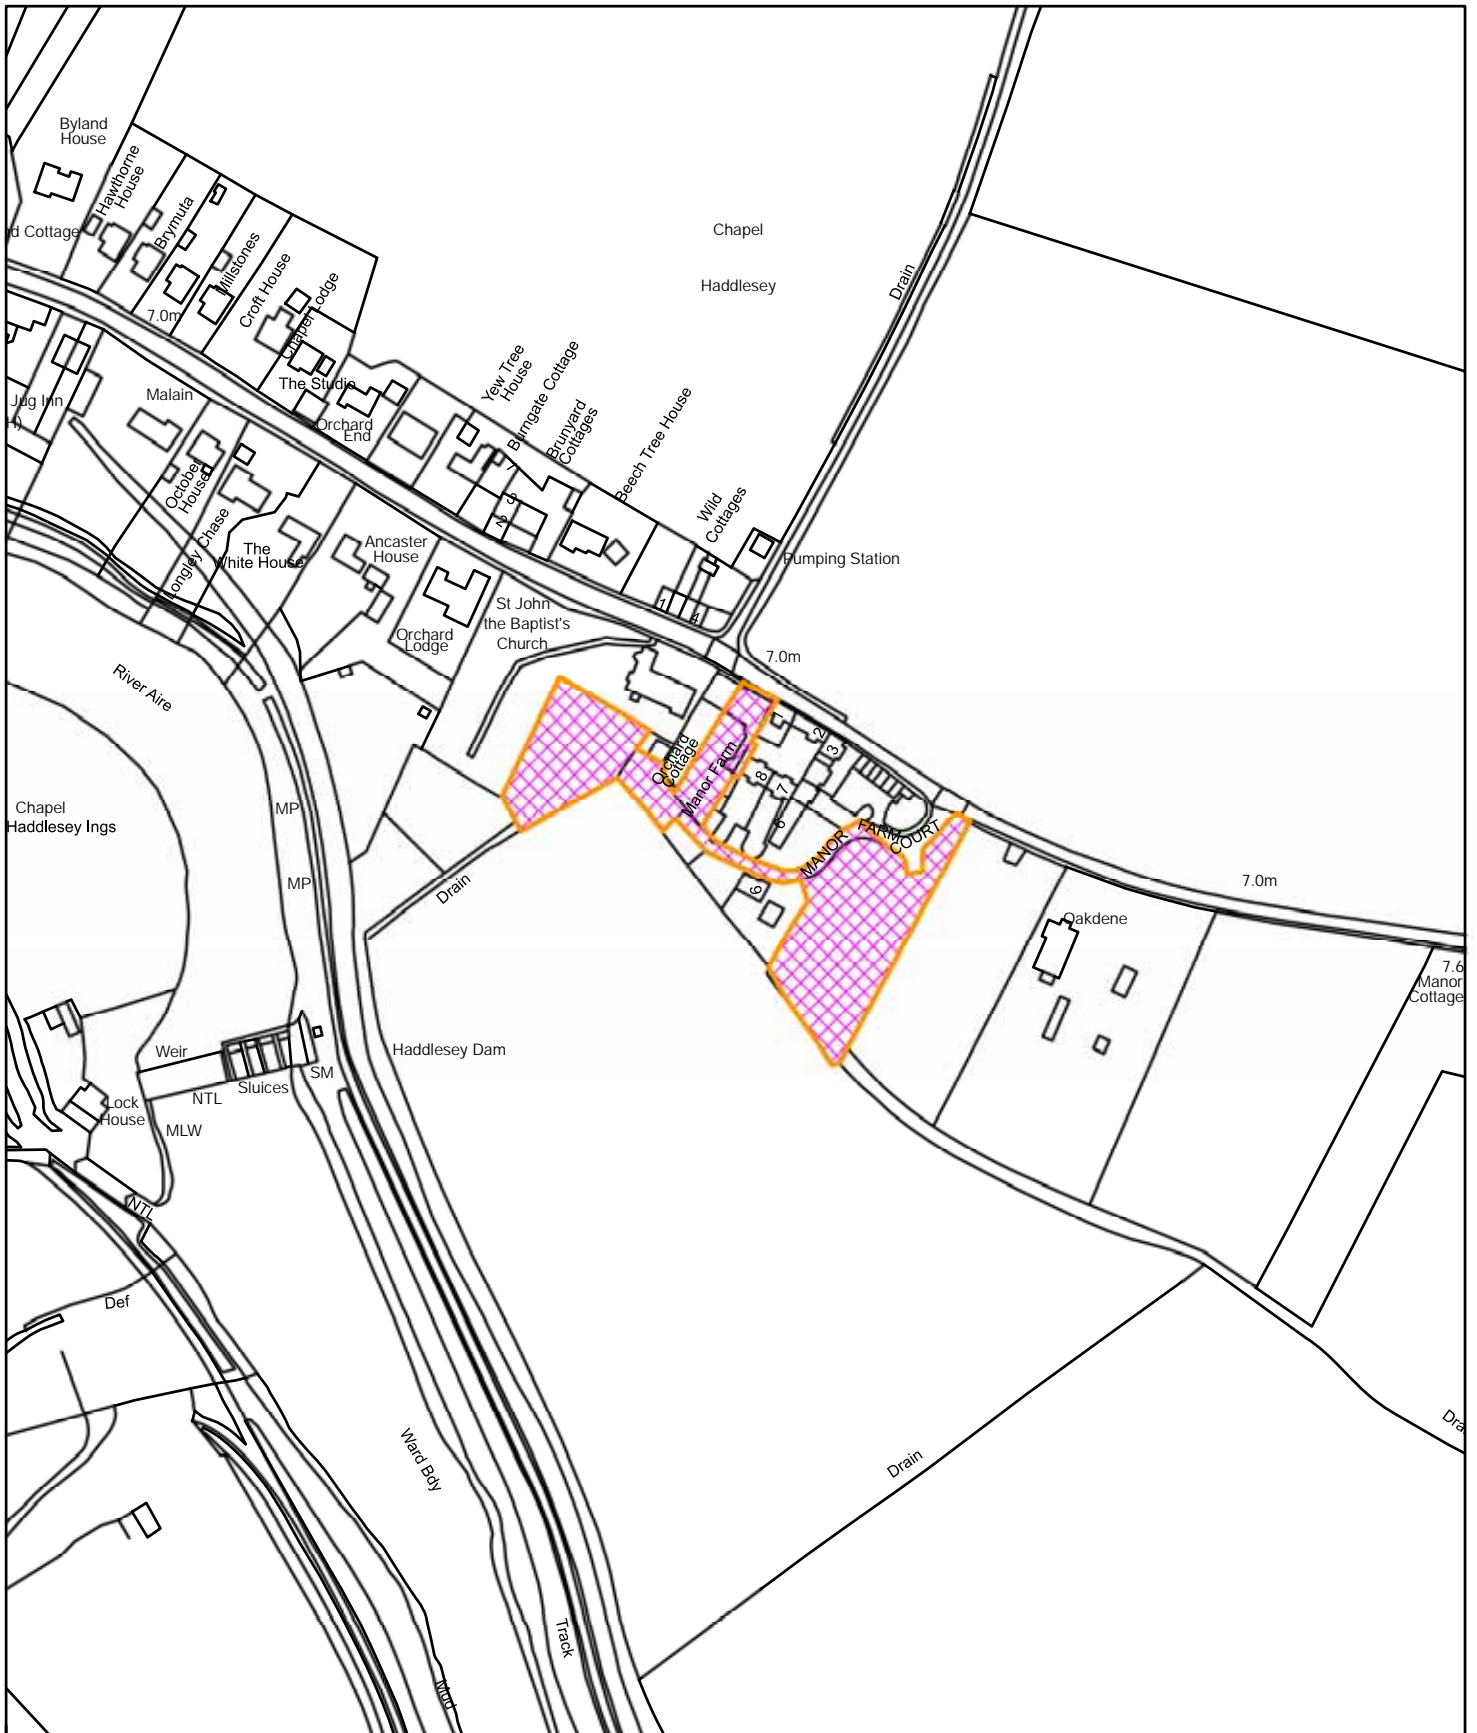

Manor Farm, Hirst Road, Chapel Haddlesey
2020/1161/COU

Reproduced from the Ordnance Survey mapping with the permission of Her Majesty's Stationary Office. Unauthorised reproduction infringes Crown Copyright and may lead to prosecution or civil proceedings © Crown Copyright
Selby District Council Licence No. 100018656
This copy has been produced specifically for Planning and Building Control purposes only.
No further copies may be made.

1:2,500